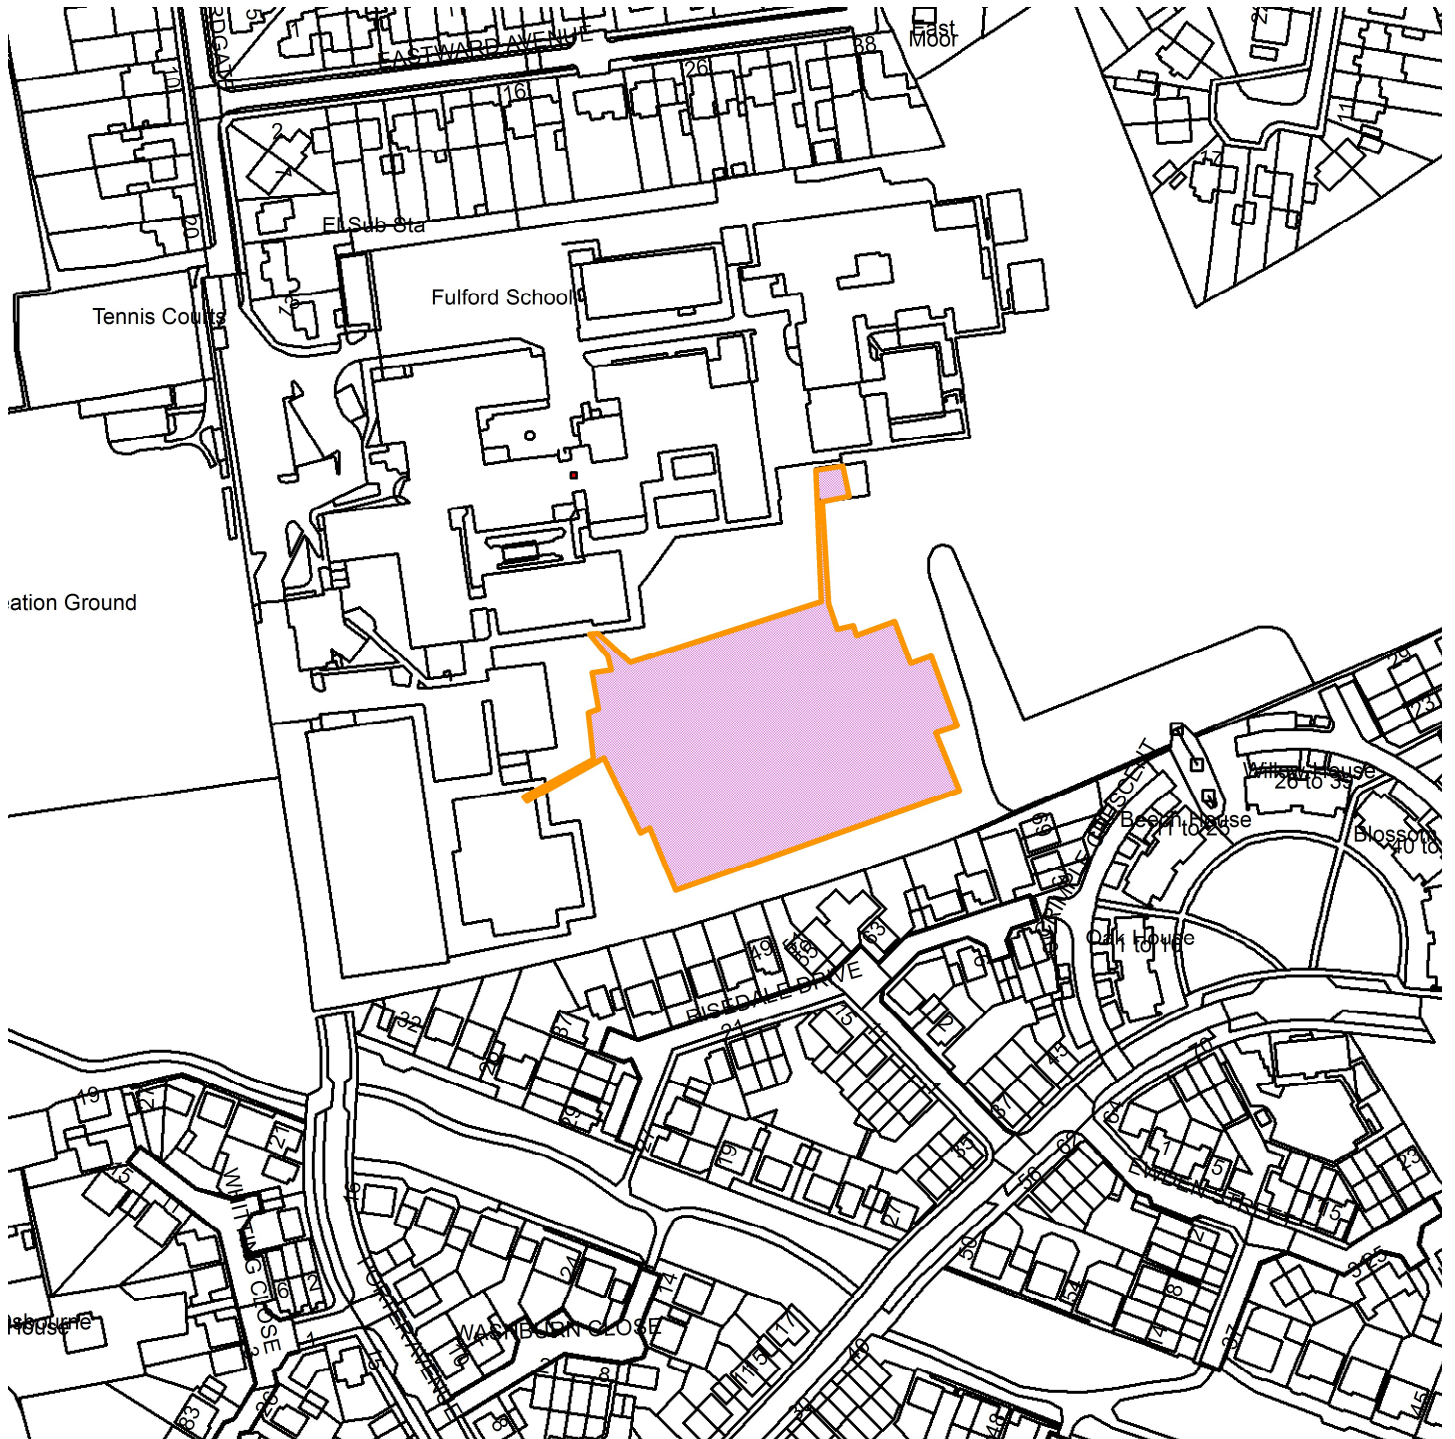

Fulford School, Fulfordgate, York YO10 4FY

23/02384/FUL

GIS by ESRI (UK)

Scale : 1:2223

Reproduced from the Ordnance Survey map with the permission of the Controller of Her Majesty's Stationery Office © Crown Copyright 2000.

Unauthorised reproduction infringes Crown Copyright and may lead to prosecution or civil proceedings.

Produced using ESRI (UK)'s MapExplorer 2.0 - <http://www.esriuk.com>

Organisation	City of York Council
Department	Env, Transport & Planning
Comments	Site Location Plan
Date	17 January 2025
SLA Number	Not Set